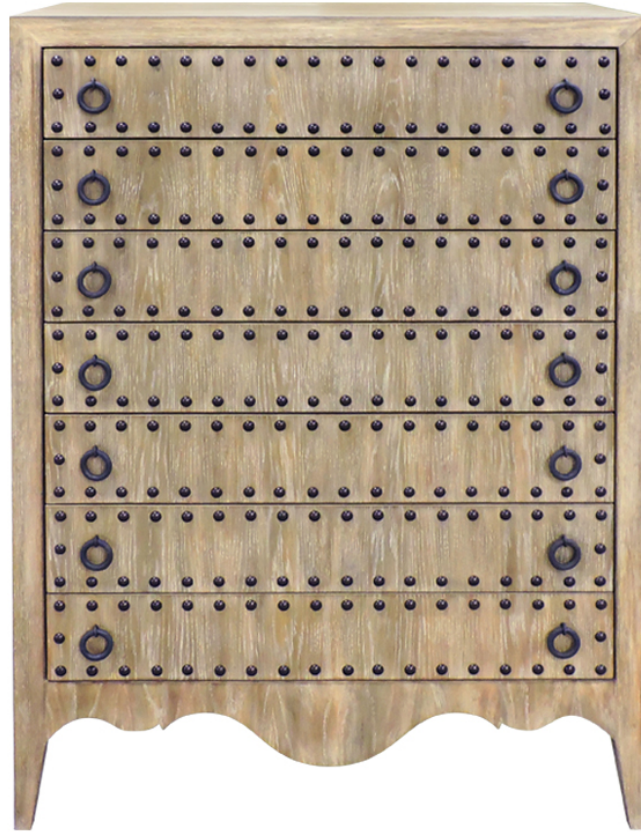

## Sanibel Chest 30342

- custom built to customer specifications -

Wood: Sage (wire-brushed) on White Oak  
Pulls: Espresso on Iron  
Nailheads: Auburn