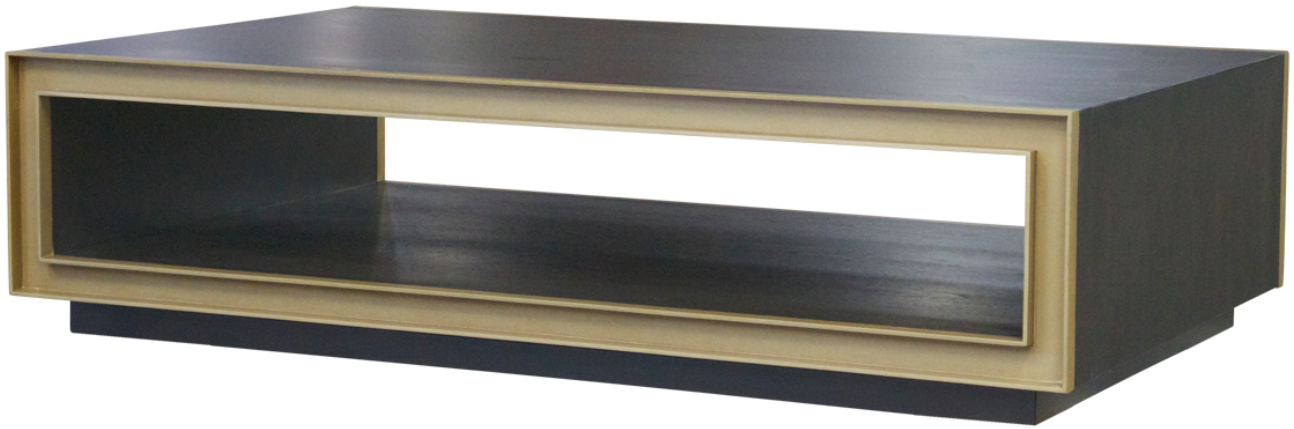

ROBERT JAMES

C O L L E C T I O N

Cocktail Table 21136

- custom built to customer specifications -

Wood: Midnight on Walnut
Iron: Aged Brass