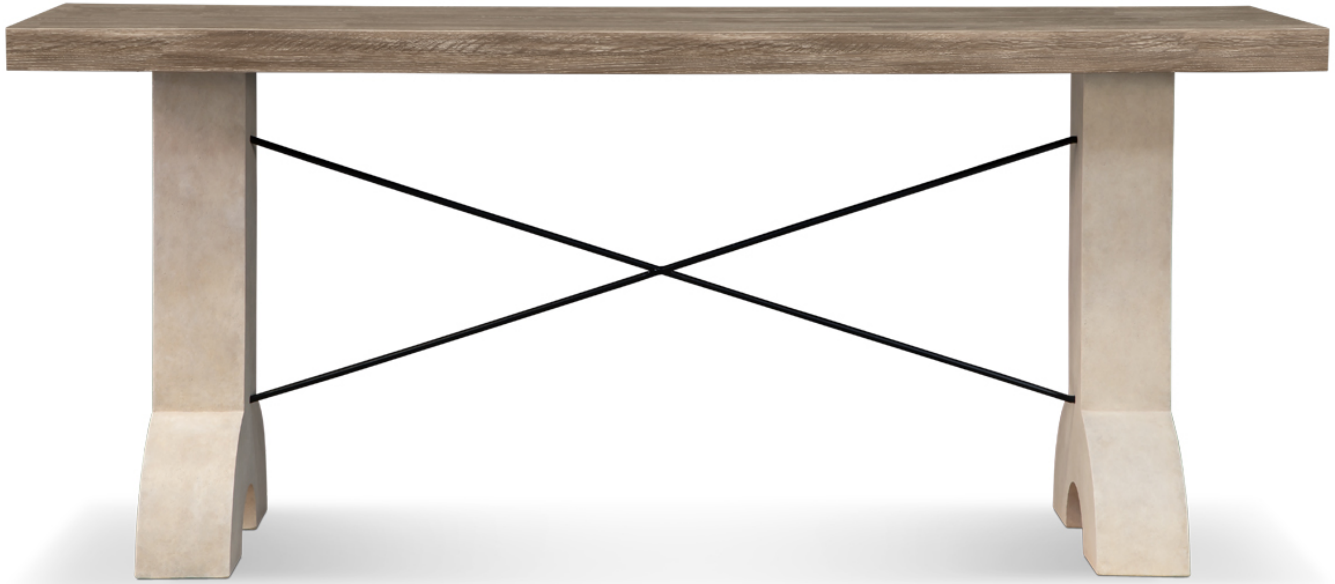

ROBERT JAMES

C O L L E C T I O N

Garta CONSOLE 6024

Description

2.75" thick wood top on two lightweight Cast Stone bases with round steel stretchers.

Options

Top available in White Oak, Walnut and Cast Stone. Pricing is the same for any top material. Cast Stone top ships unattached from base and screws are provided. Base not available in Quarry finish. Not available in Hammered Iron finishes. Fully customizable.

Finishes Shown

Top: Temecula on White Oak

Stretchers: Blackened Steel

Base: Siltstone on Cast Stone

Dimensions

84 x 24 x 36h