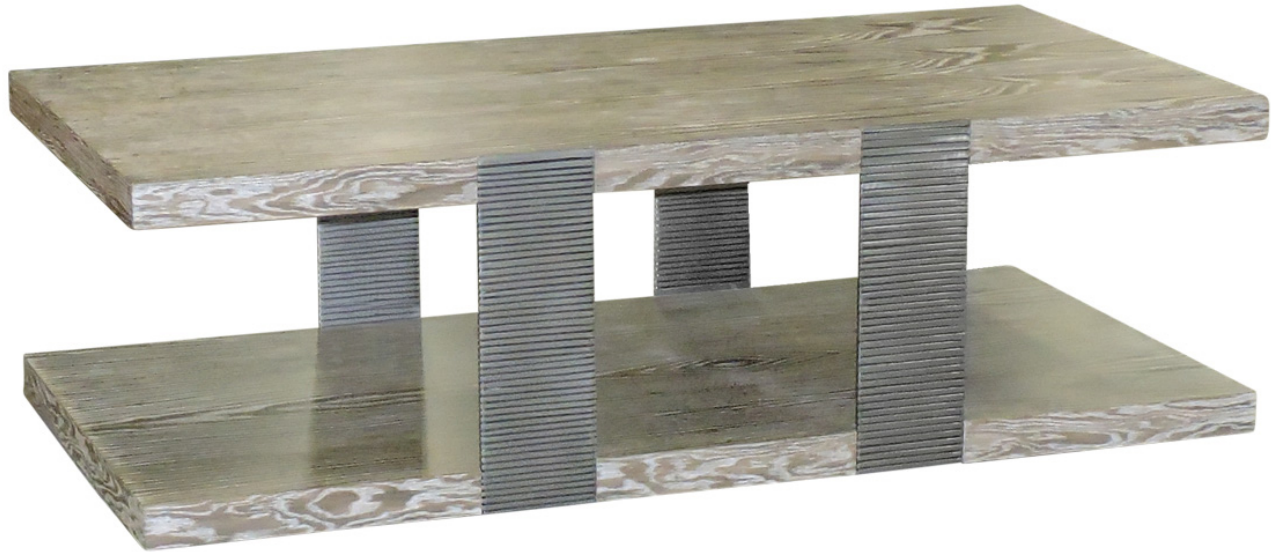

ROBERT JAMES

C O L L E C T I O N

Montserrat Cocktail Table 4041

Description

2.25" thick wood top and shelf with hand-forged iron legs.

Options

Top and shelf available in White Oak and Walnut. Pricing is the same for either material. Fully customizable.

Finishes Shown

Top & Shelf: Temecula on White Oak

Legs: Custom Finish on Iron

Dimensions

60 x 34 x 18h