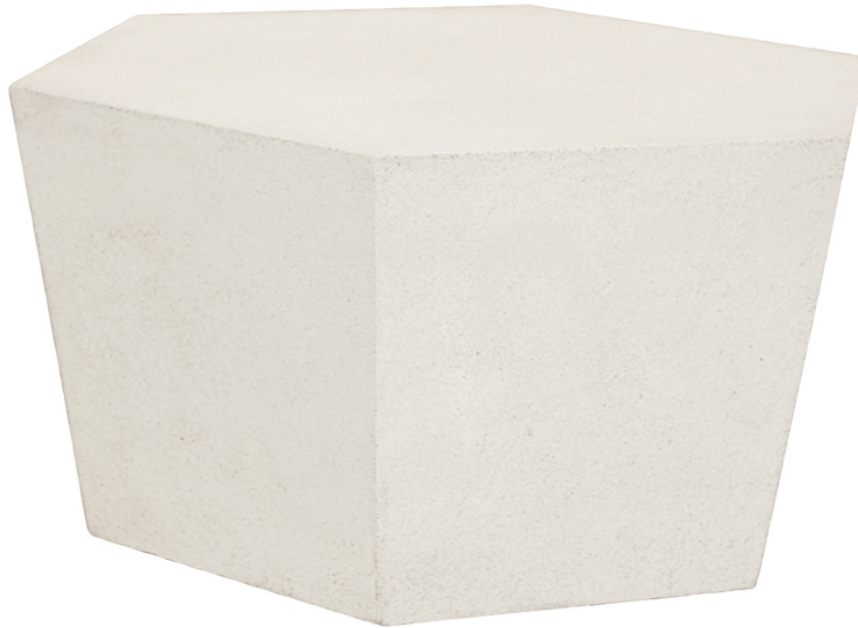

ROBERT JAMES

C O L L E C T I O N

Remi Occasional Table 5049-E

Description

Lightweight Cast Stone table.

Options

Suitable for outdoor use. Not available in Quarry. Fully customizable.

<p>

Quick Ship

Available Finishes: All stone finishes except Quarry
 Quick Ship orders must be on separate PO's from standard lead time orders. </p>

Finishes Shown

Siltstone on Cast Stone

Dimensions

30 x 30 x 15h