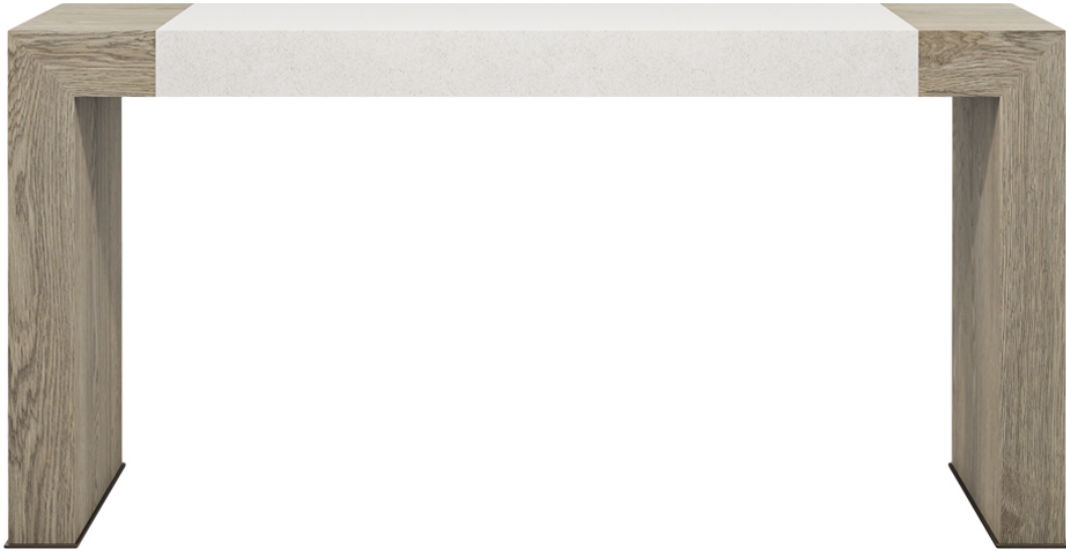

ROBERT JAMES

C O L L E C T I O N

Bruno Console 6028

Description

Wood legs with an inset lightweight Cast Stone top with hand-forged iron detail.

Options

Whole piece available in White Oak and Walnut. Pricing is the same for all wood top or as shown with inset Cast Stone top. Iron not available in Hammered Iron, Bright Gold Leafing and Bright Silver Leafing finishes. Fully customizable.

Finishes Shown

Legs: Basalt on White Oak
Inset: Quarry on Cast Stone
Iron Detail: Dark Bronze

Dimensions

72 x 20 x 35h