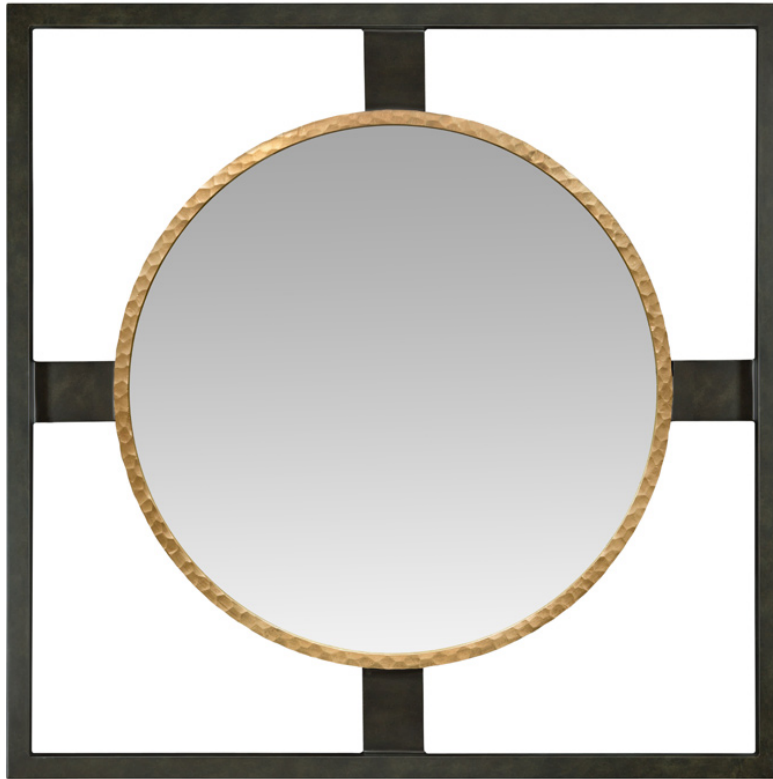

ROBERT JAMES

C O L L E C T I O N

Cove Mirror 3080

Description

Hand-forged iron frame with clear mirror. Includes hangers attached to back of frame.

Options

Fully customizable.

Finishes Shown

Outer Frame: Blackened Steel

Inside Frame: Bright Gold Leaf on Hammered Iron (up-charge)

Dimensions

50w x 50d x 1.5 thick