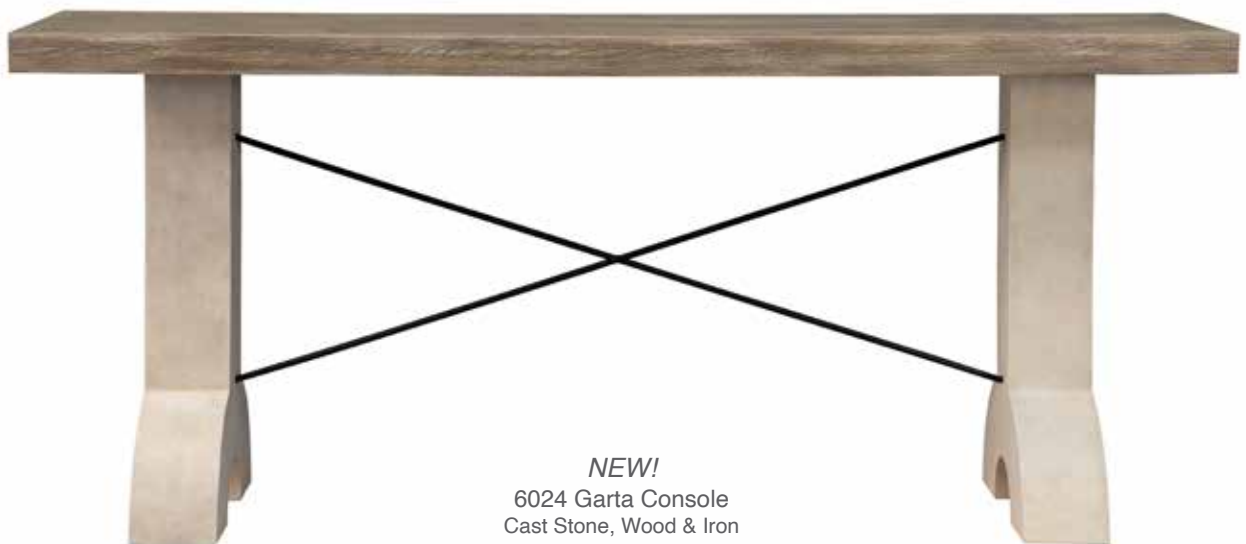

NEW!
6006 Roberts Console
Cast Stone & Wood
70 x 20 x 33h