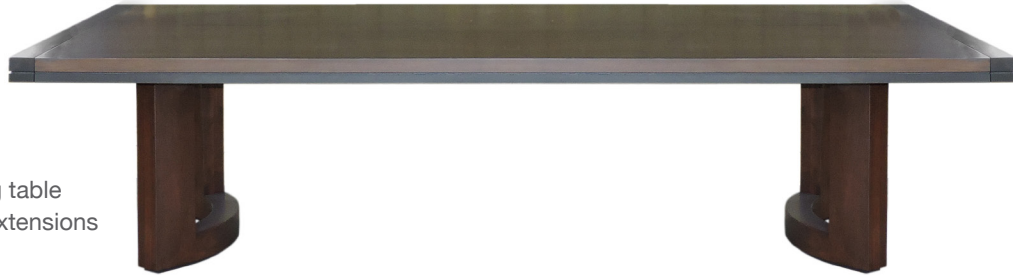

ROBERT JAMES COLLECTION

DINING TABLE EXTENSION SPECIFICATION

Dining table
without extensions

Extension mechanism
hardware smoothly
glides out for an easy
installation for the leaf

Each leaf has two
finger pulls underneath

Each leaf length:
12"-15" (max)

Dining table
with extensions