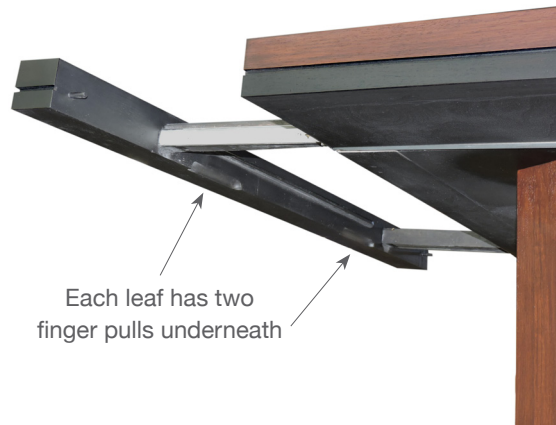

ROBERT JAMES COLLECTION

DINING TABLE EXTENSION SPECIFICATION

Dining table
without extensions

Extension mechanism
hardware smoothly
glides out for an easy
installation for the leaf

Each leaf has two
finger pulls underneath

Each leaf length:
12"-15" (max)

Dining table
with extensions